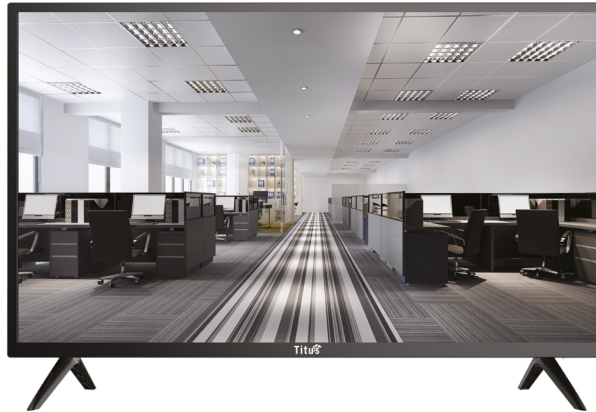

## 31.55-Inch Full HD Backlit HDMI Monitor

**CODE: LED-HDMI3206-TD**

### Specifications

Screen Size	31.55"
Backlight Type	LED
Aspect Ratio	16:9
Brightness (Typical)	200 cd/m <sup>2</sup>
Contrast Ratio (Typical)	1400:1
Resolution	1920 x 1080 (FHD)
Response Time (Typical)	8ms
Refresh Rate	60Hz
Viewing Angle (Horizontal/Vertical)	178° (H)/178°(V)
Colour Support	16.7M
Input	HDMI x1, VGA (D-Sub) x1, USB x1
Speaker	8W x2
Power Supply	AC 100-240V
Consumption	55W
Net Weight	3.9kg
Gross Weight	5.1kg
Wall Mount	75mm x 75mm
Dimensions without Stand	731.4mm x 432.6mm x 67.4mm
Operating Temperature	0°C~40°C (32°F~104°F)
Operating Humidity	10%~85%
Accessories	Remote Control, HDMI Cable, Power Cable, Pedestal
Certifications	CE/FCC